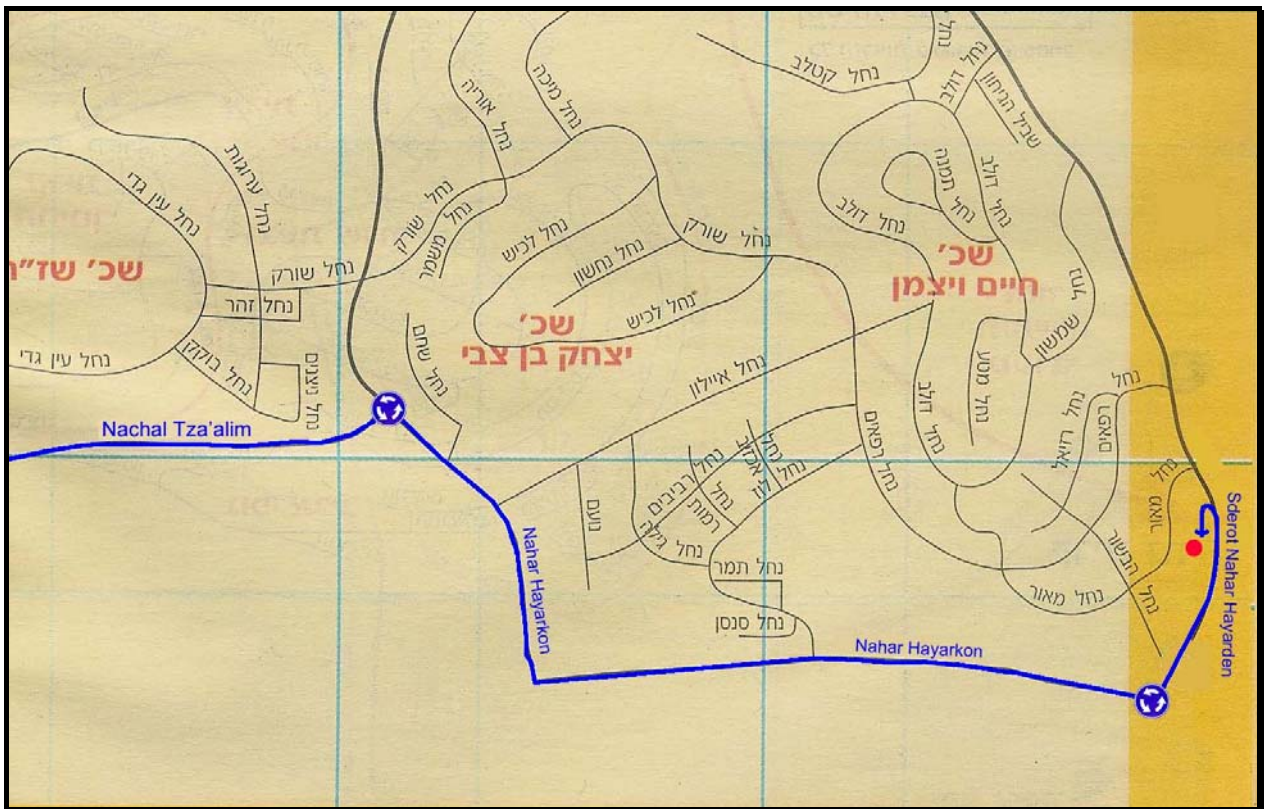

Directions to Anglo Capital Limited

Exit road #1 (Tel Aviv-Jerusalem Highway) at Beit Shemesh Exit (Shaar Hagay).

Continue down road number 38, past the railroad crossing. Pass the BIG Shopping center (1st set of traffic lights), and pass the Beit Shemesh entrance (2nd set of traffic lights) until you reach the entrance to Ramat Beit Shemesh. Turn left into Ramat Beit Shemesh.

Continue with the road (Nachal Tze'elim) until you reach the 2nd traffic circle. At traffic circle, turn right (Meuchedet Clinic on your left). Continue on Sedrot Nahar Hayarkon until you reach another traffic circle. At traffic circle, turn left onto Sderot Nahar Hayarden. Make the first possible U turn on Sderot Nahar Hayarden.

The first apartment building on your right hand side will be Sderot Nahar Hayarden 120. Anglo Capital is situated at Sderot Nahar Hayarden 120, apartment 10, on the 5th floor.

Map of Ramat Beit Shemesh showing directions to Anglo Capital's office.